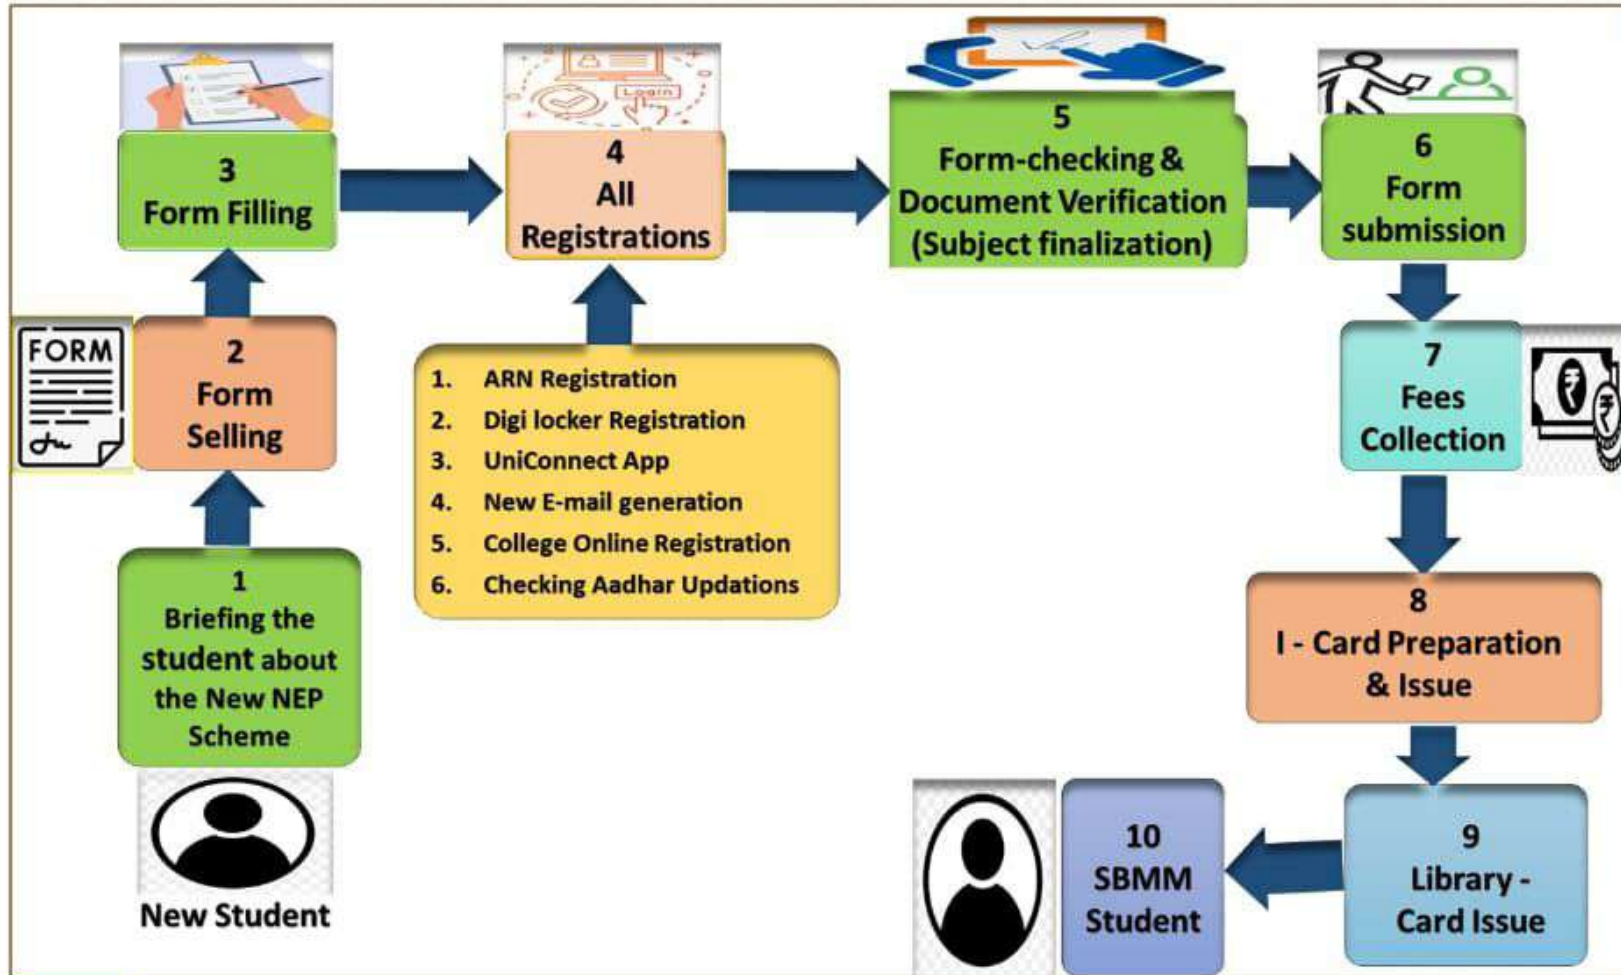

## SHRIMATI BINZANI MAHILA MAHAVIDYALAYA Admission Process Flowchart

**Note:**

1. Admission Committee – 1, 3,5 and 6
2. Office Clerks - 2, 4, 7 and 8
3. Library Clerk - 9