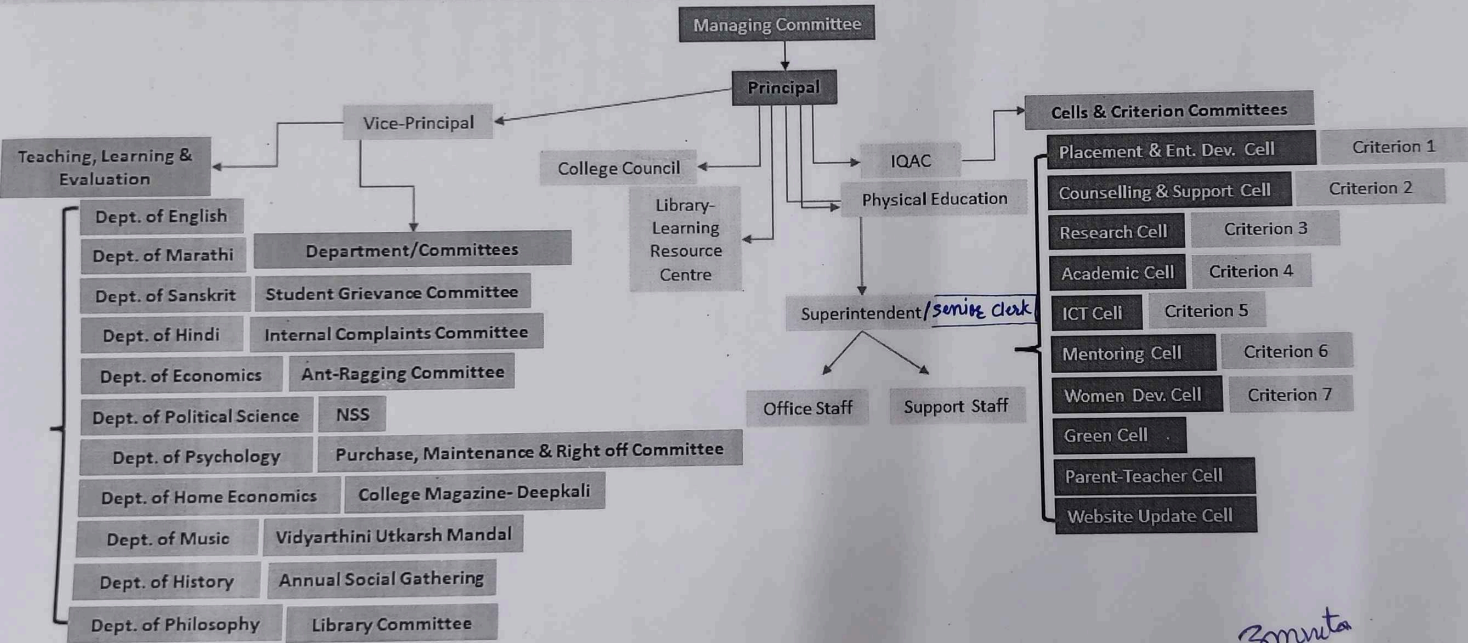

Nagpur Shiksan Mandal's Smt. Binzani Mahila Mahavidyalaya, Nagpur

ORGANOGRAM

D. Patil

Offg. Principal
S. B. Mahila Mahavidyalaya

Z. M. Patil

IQAC - CO-ORDINATOR
S. B. Mahila Mahavidyalaya
Mahal, Nagpur.